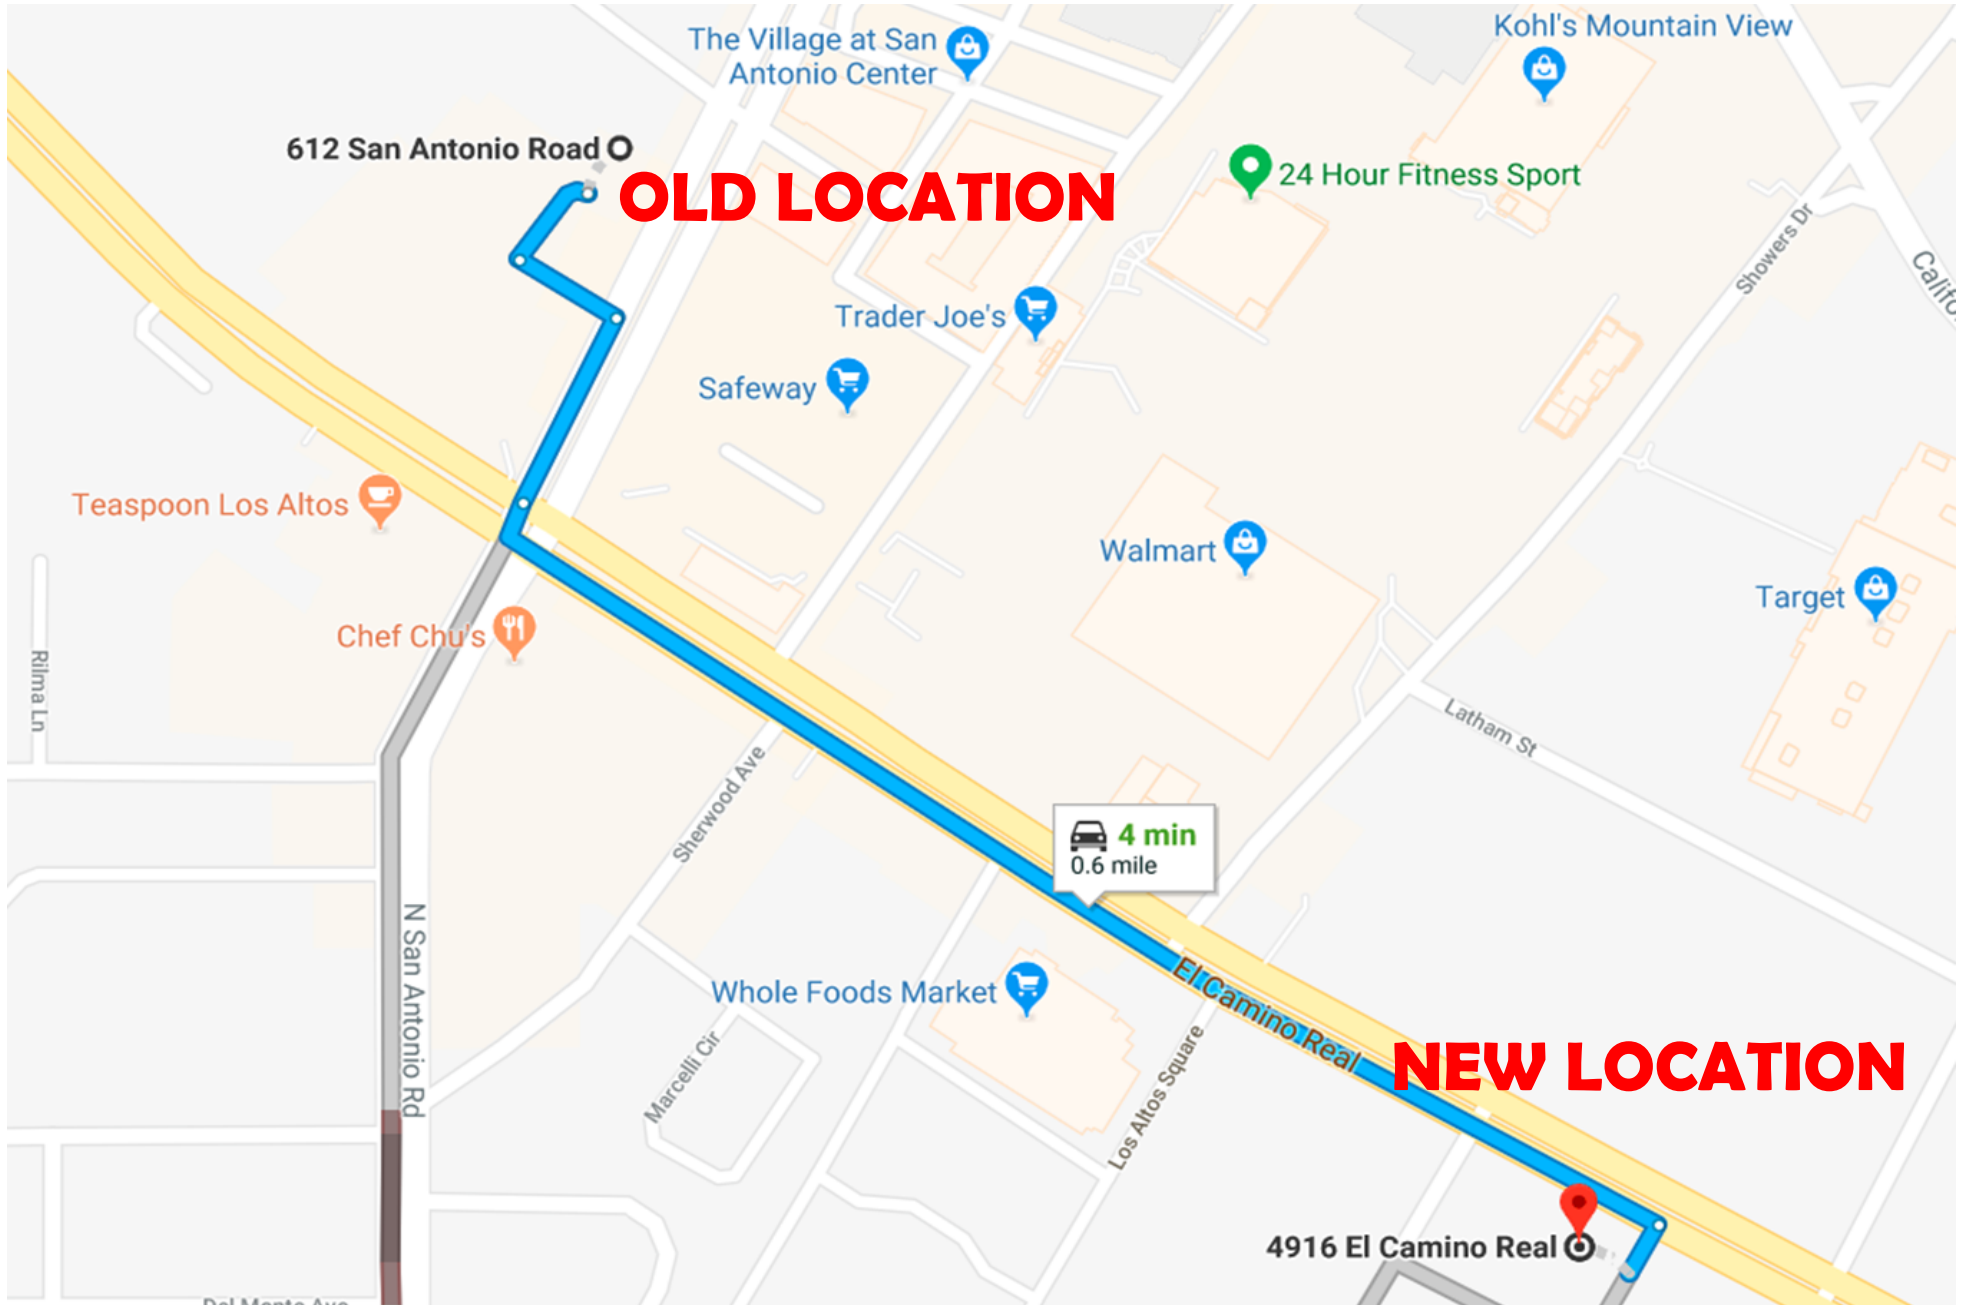

# CARPETERIA MT. VIEW HAS MOVED

**4916 EL CAMINO REAL #160**  
**LOS ALTOS 650-965-9600**